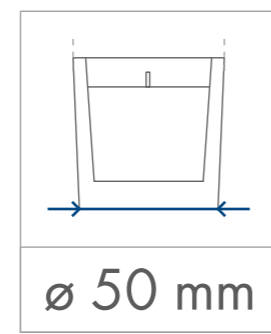

Standard
printing
area

Transfer print wallpaper
180 x 60 mm

dimensions
of the candle

minimum
burning time

paraffin

soy
wax