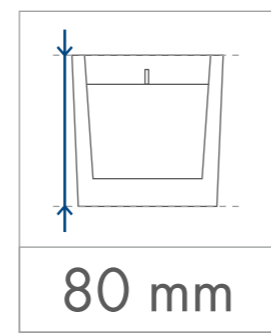

Standard
printing
area

Transfer print wallpaper
180 x 60 mm

dimensions
of the candle

minimum
burning time

paraffin

soy
wax