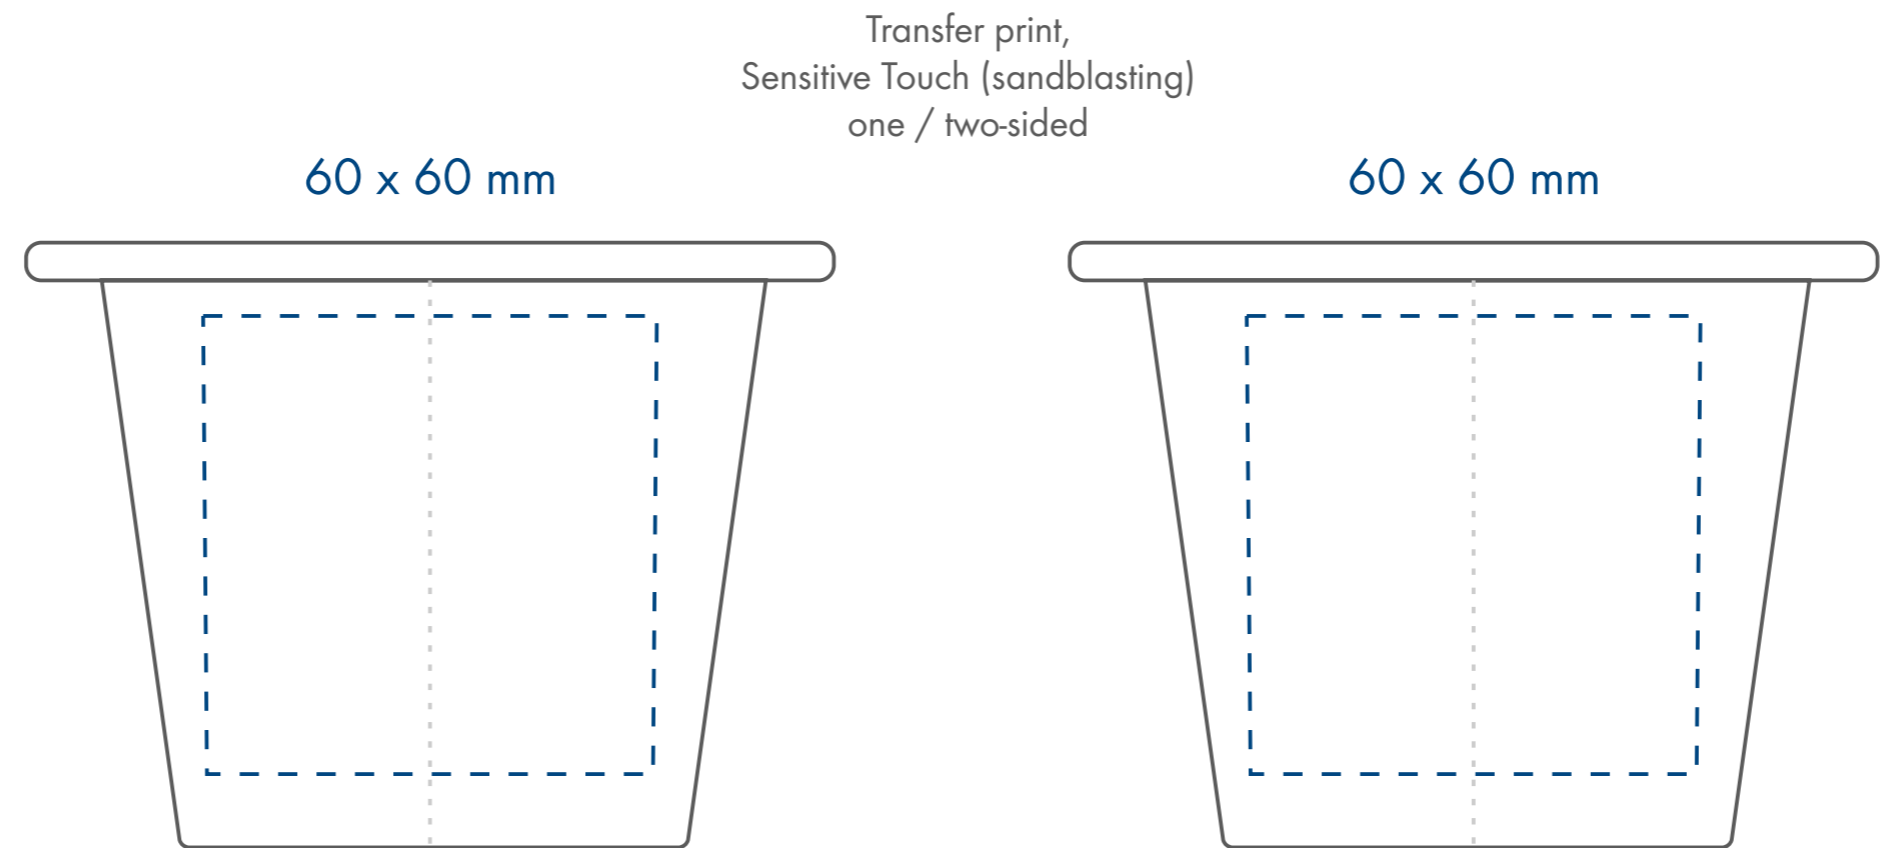

Standard
printing
area

Transfer print wallpaper
180 x 60 mm

dimensions
of the candle

minimum
burning time

paraffin

soy
wax